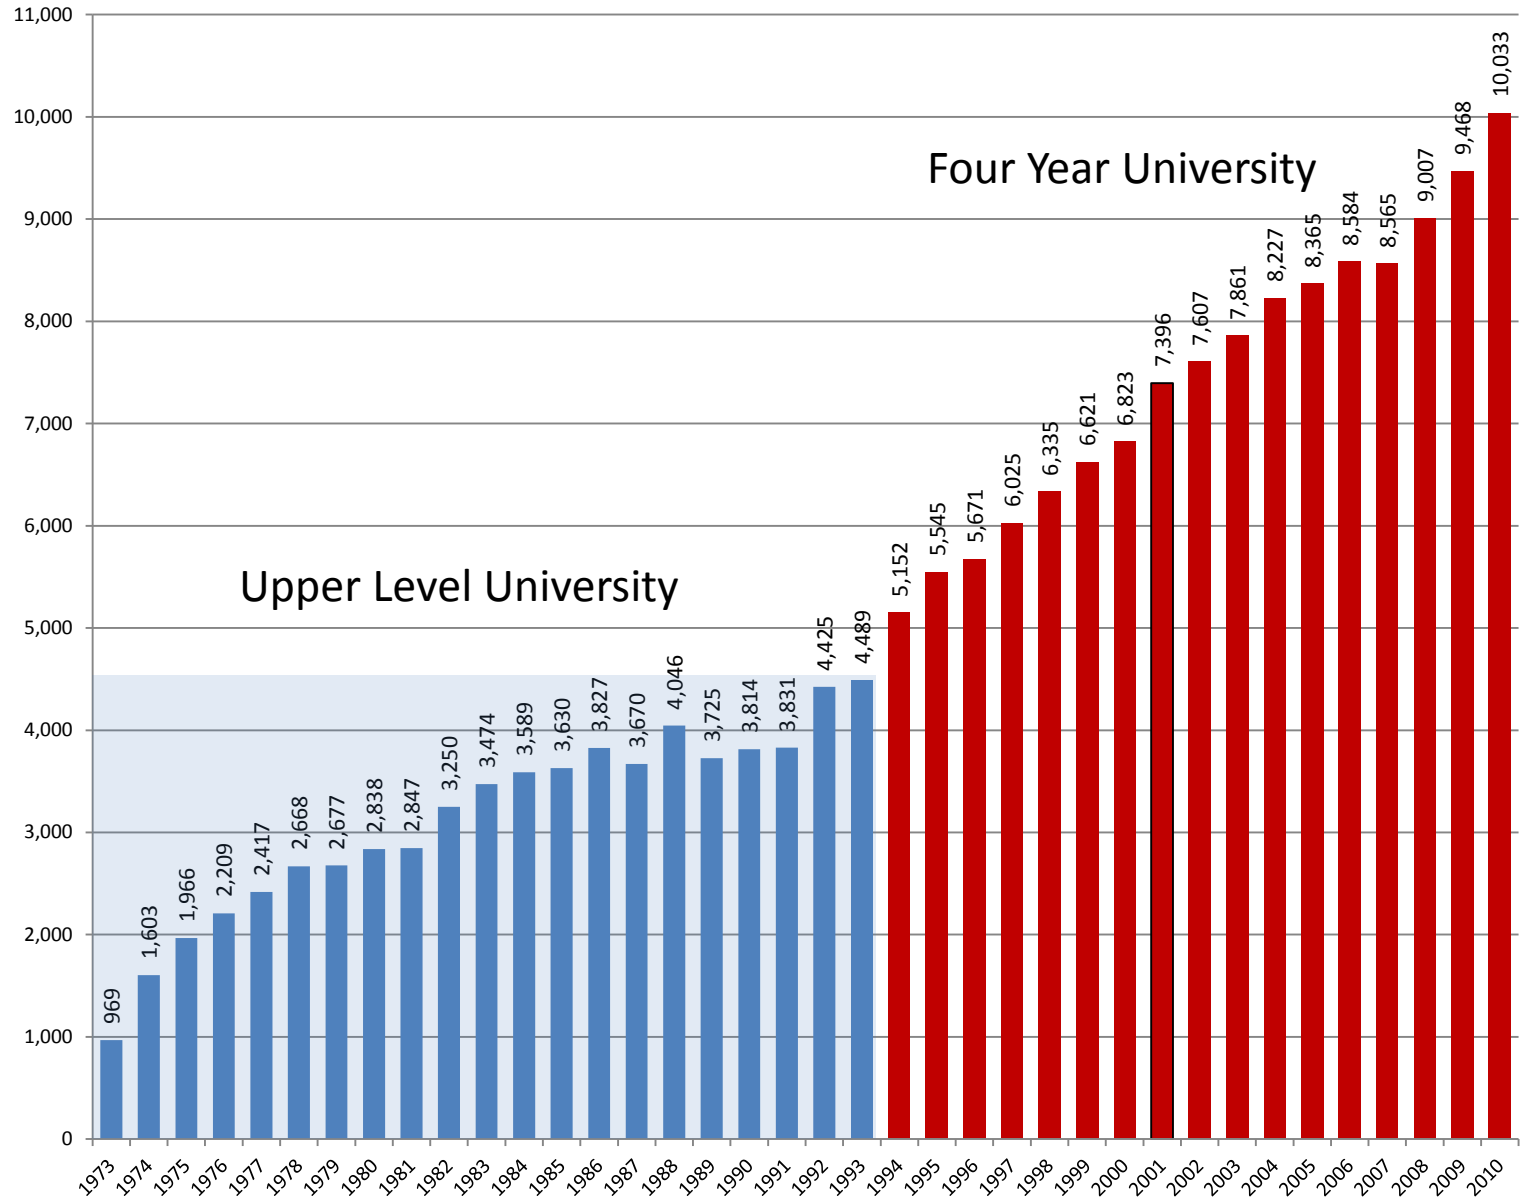

Enrollment Growth

Texas Students by County 1993

Texas Students by County 1993

Texas Students by County 2010

Students by County

Students by State 1993

Students by State 2010

Texas Public University Enrollment from Nueces County (2010 vs. 1993)

Texas A&M University-Corpus Christi

Texas A&M-Corpus Christi Enrollment from TX metro areas