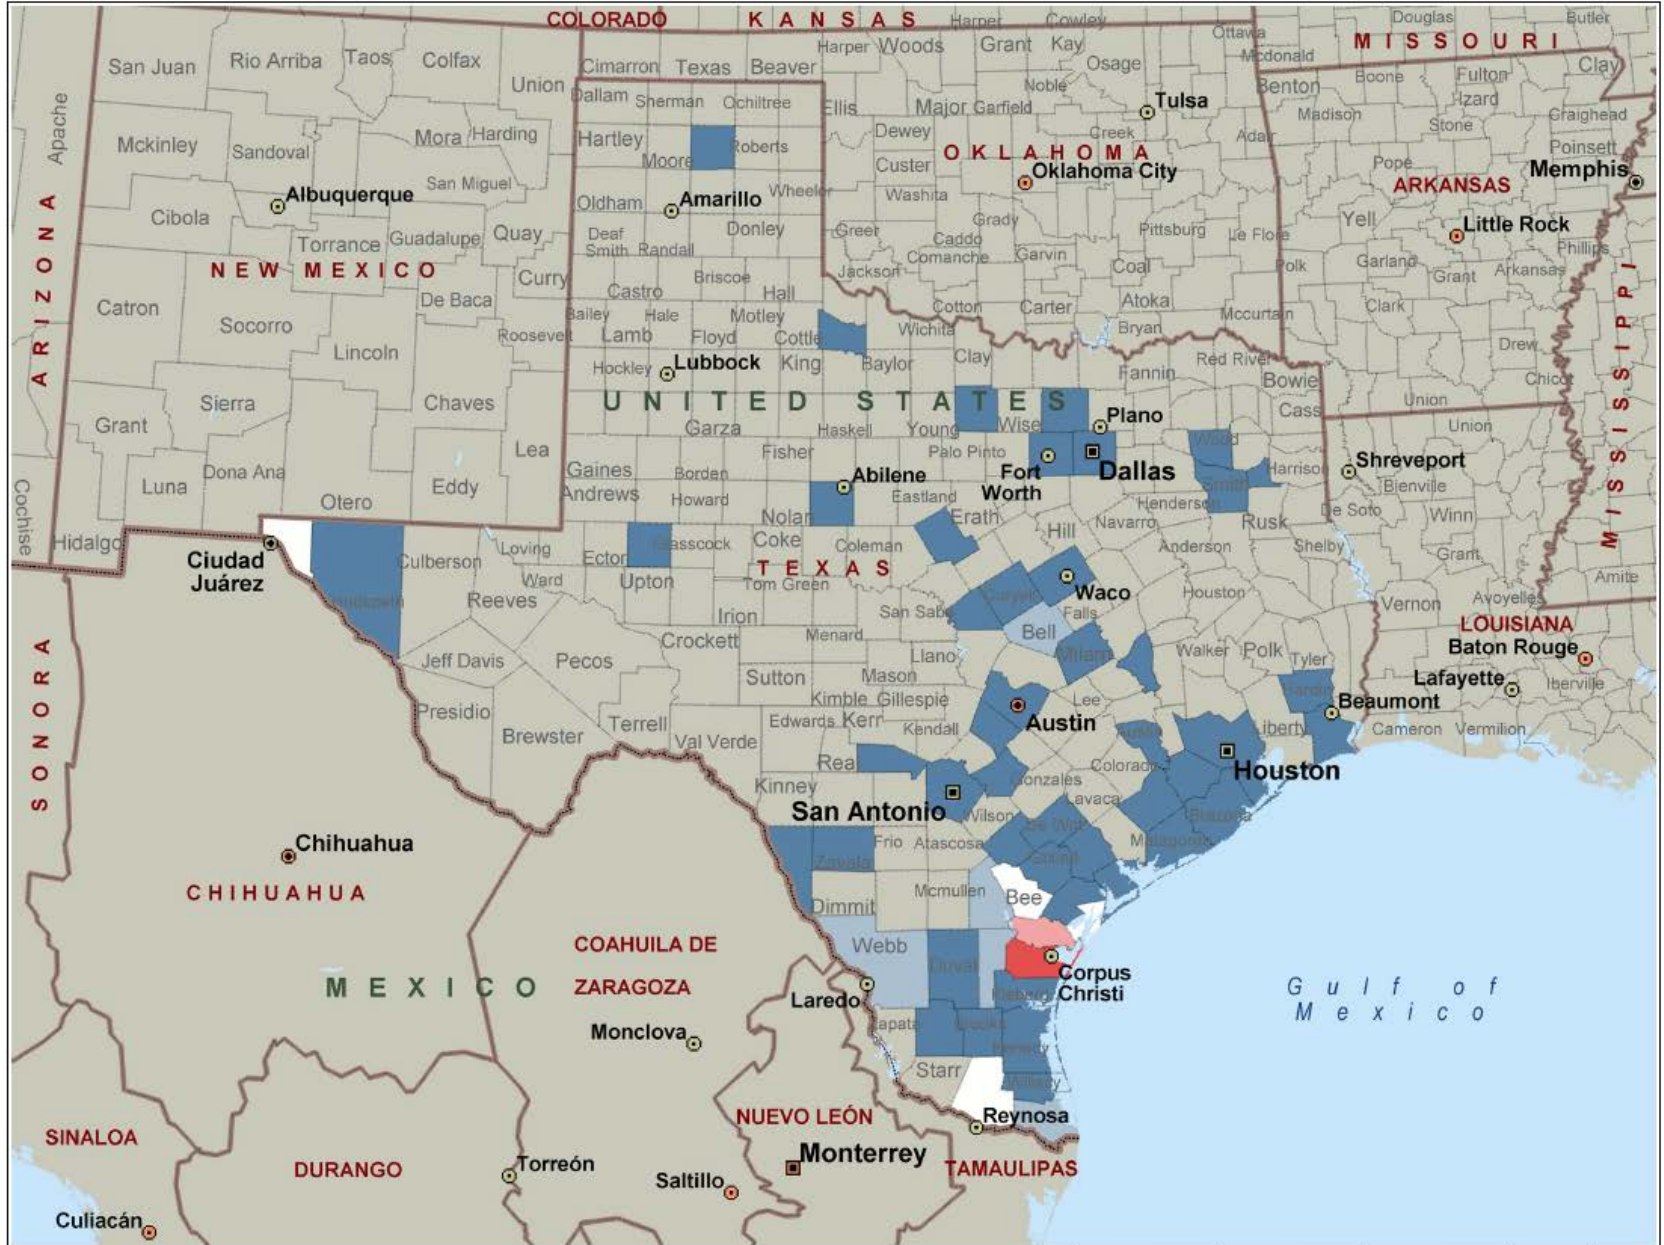

Enrollment Growth

Texas Students by County 1993

Texas Students by County 1993

Texas Students by County 2010

Students by County

Students by State 1993

Students by State 2010

Texas Public University Enrollment from Nueces County (2010 vs. 1993)

Texas A&M University-Corpus Christi

Texas A&M-Corpus Christi Enrollment from TX metro areas