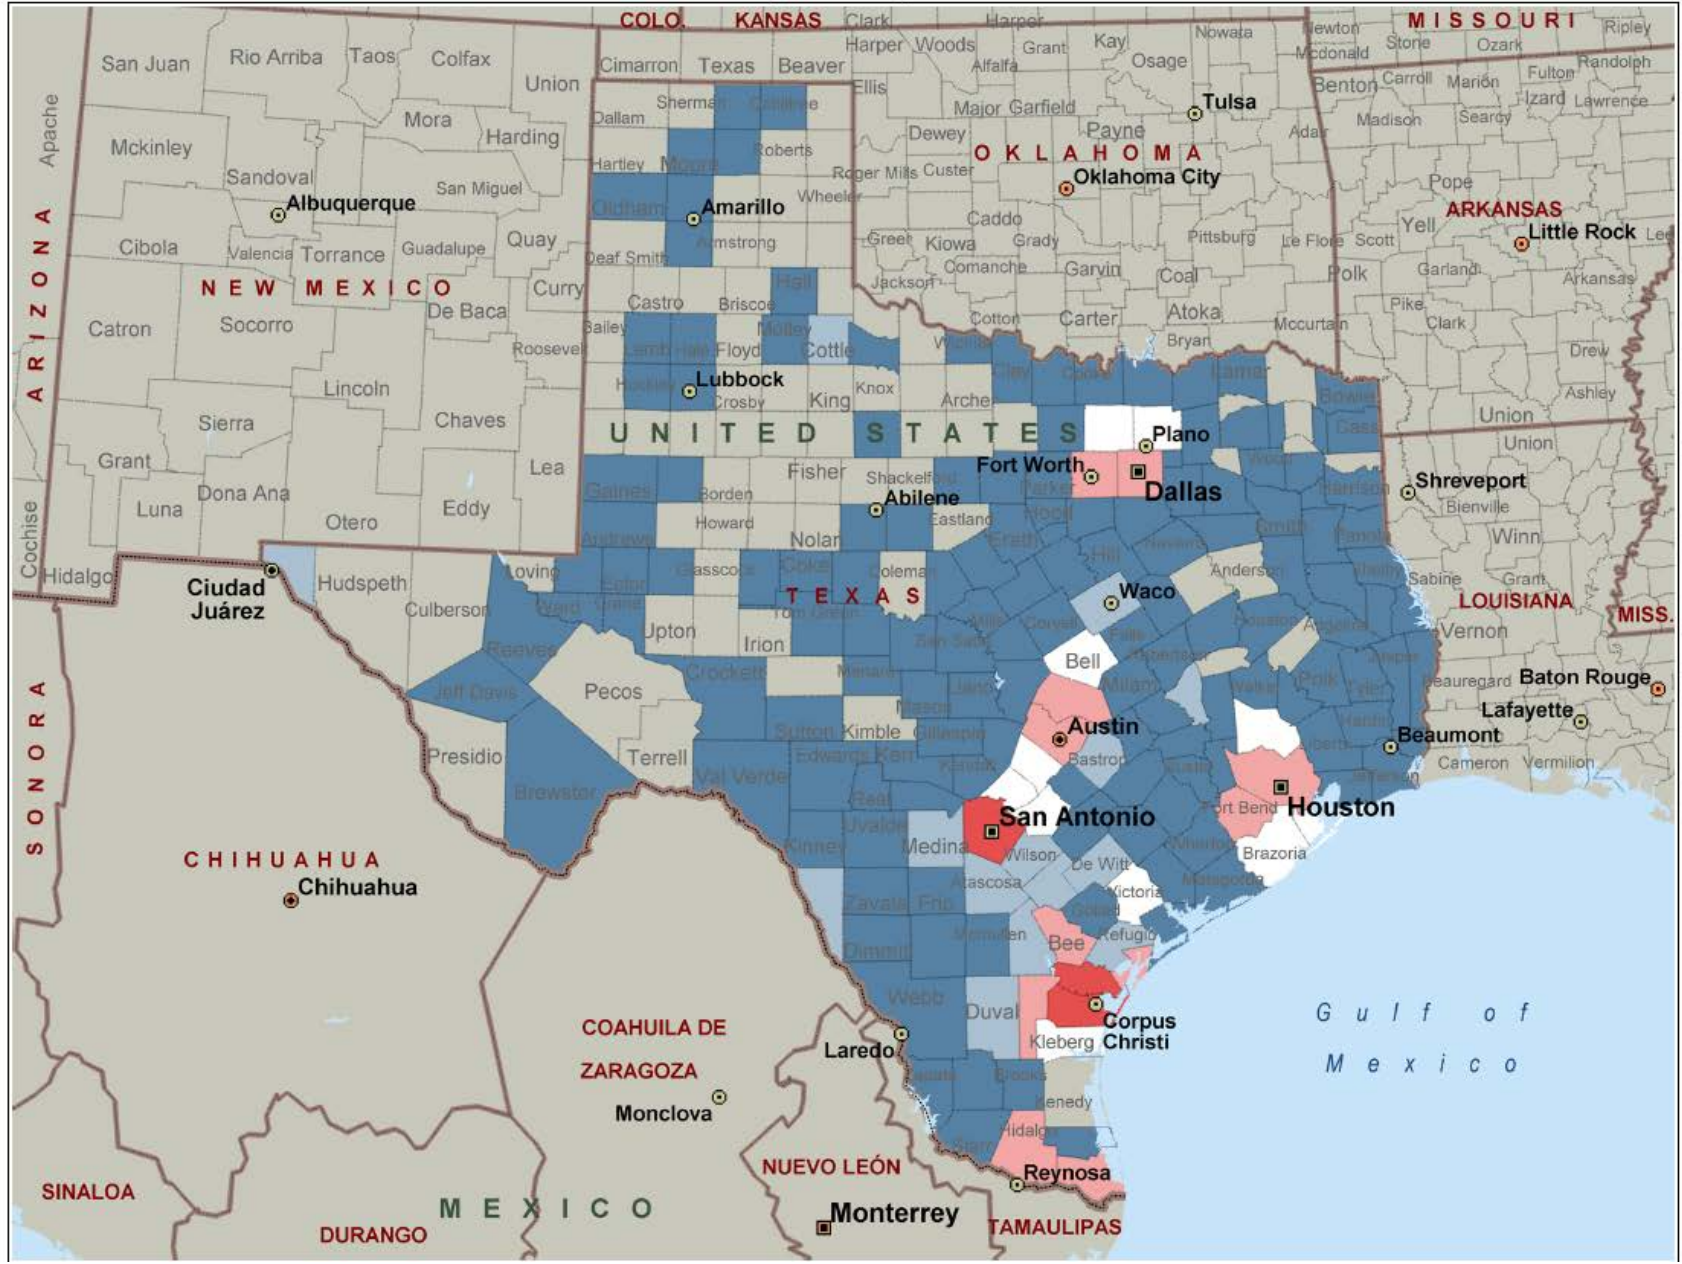

Enrollment Growth

Texas Students by County 1993

Texas Students by County 1993

Texas Students by County 2010

Students by County

Students by State 1993

Students by State 2010

Texas Public University Enrollment from Nueces County (2010 vs. 1993)

Texas A&M University-Corpus Christi

Texas A&M-Corpus Christi Enrollment from TX metro areas